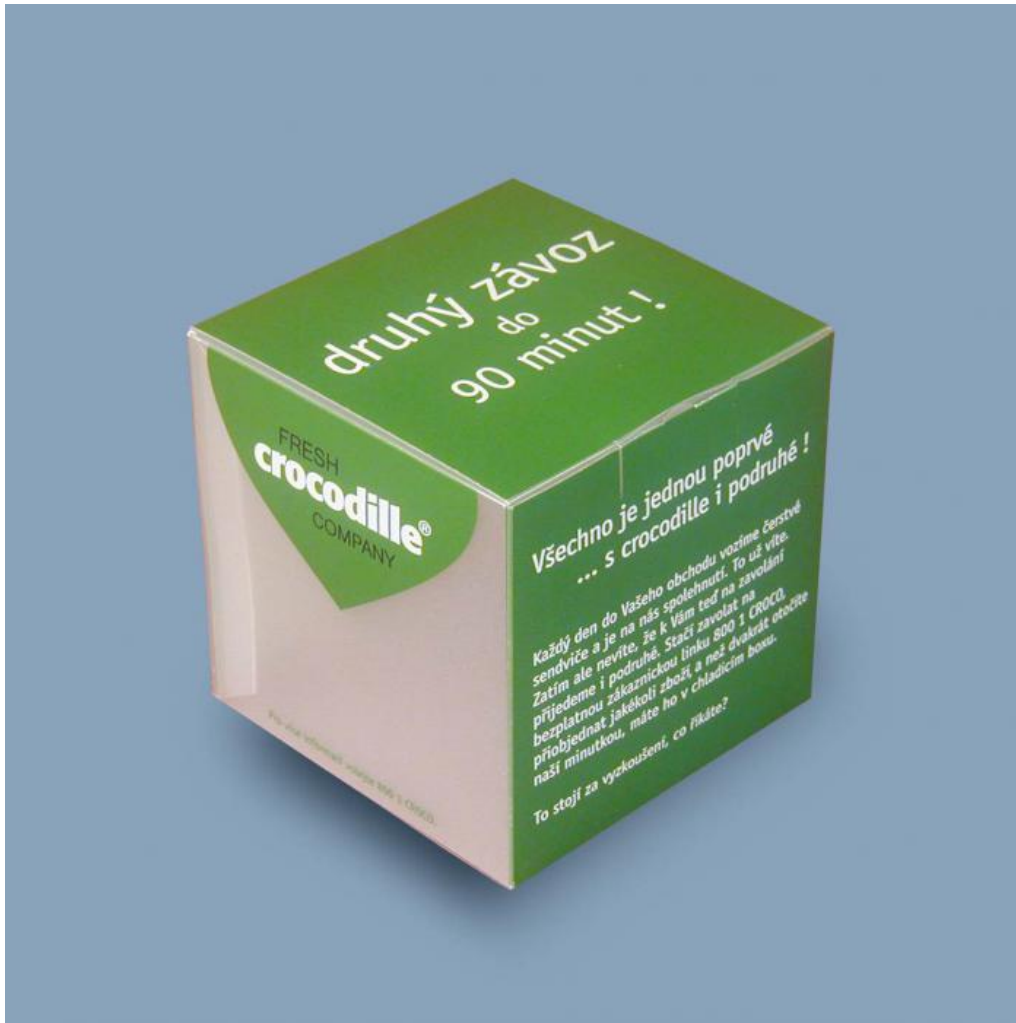

RE 7021 Box

Width: 100 | Depth: 100
Height: 100 | Thickness: 0,5